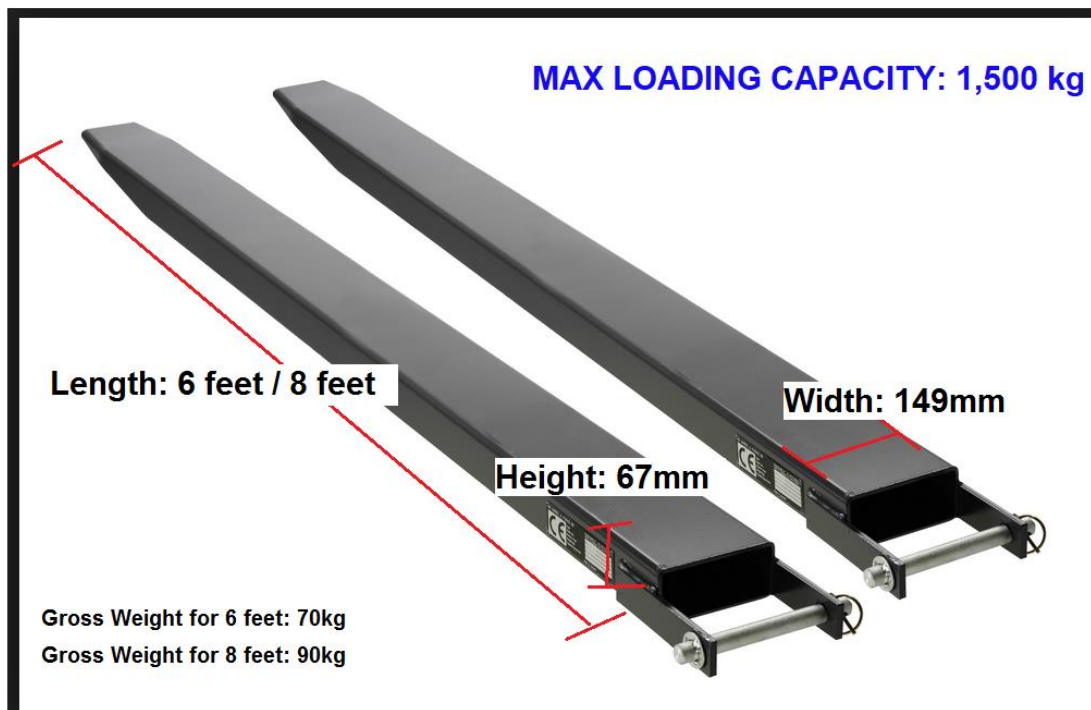

FORKLIFT FORK EXTENSION

Carry longer loads with lengthened forks

Remarks:

1. The existing Fork must support at least 60% of the extension Length. (ie: For 6 feet fork extension, the existing fork must be 4 feet minimum. For 8 feet fork extension, the existing fork must be 5 feet minimum.)

2. Fork extension fits existing fork under
Thickness: 45mm
Width: 125mm

PRICE:

A. 6 Feet - \$1,100.00* (before GST)

B. 8 feet - \$1,200.00* (before GST)

*delivery in Singapore included

INSTRUCTIONS:

How to install Fork Extension / Sleeves Video - [HERE](#)