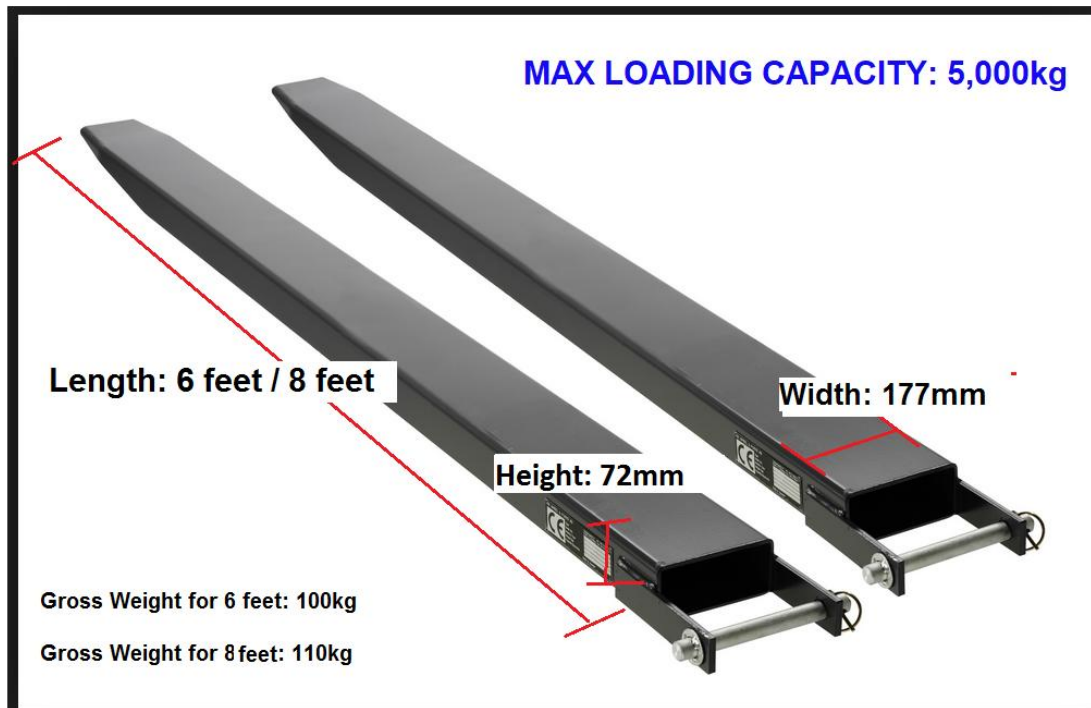

FORKLIFT FORK EXTENSION

Carry longer loads with lengthened forks

Remarks:

1. The existing Fork must support at least 60% of the extension Length. (ie: For 6 feet fork extension, the existing fork must be 4 feet minimum. For 8 feet fork extension, the existing fork must be 5 feet minimum.)

2. Fork extension fits existing fork under

Thickness: 50mm
Width: 150mm

PRICE:

A. 6 Feet - \$1,150.00* (before GST)

B. 8 feet - \$1,200.00* (before GST)

*delivery in Singapore included

INSTRUCTIONS:

How to install Fork Extension / Sleeves Video - [HERE](#)