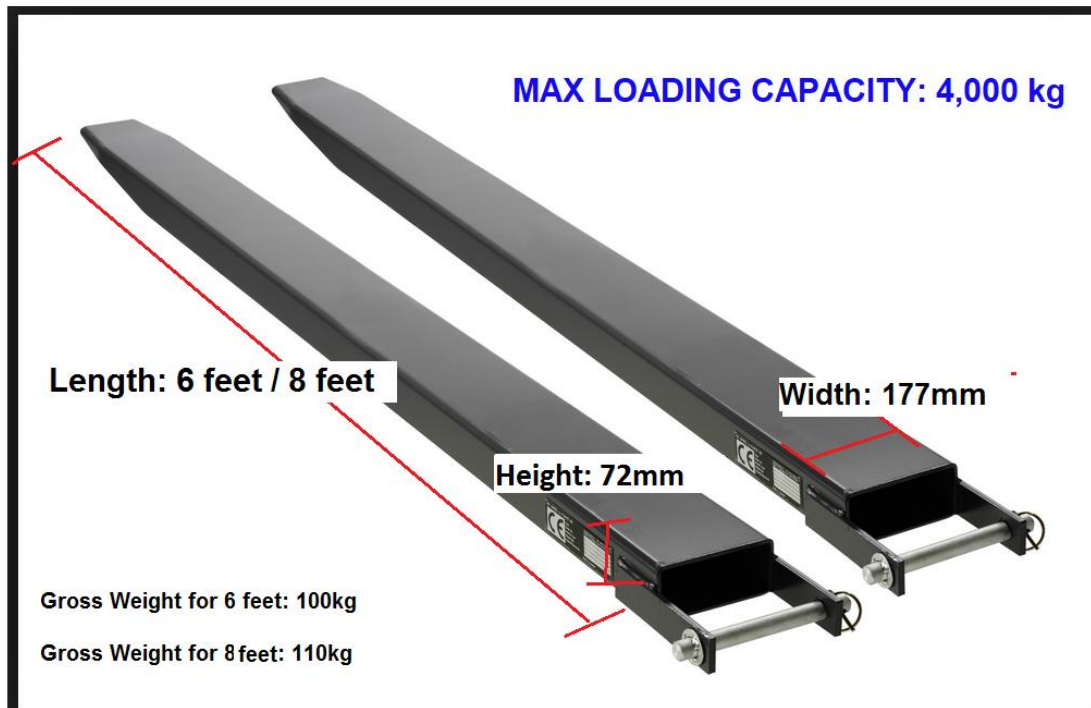

FORKLIFT FORK EXTENSION

Carry longer loads with lengthened forks

Remarks:

1. The existing Fork must support at least 60% of the extension Length. (ie: For 6 feet fork extension, the existing fork must be 4 feet minimum. For 8 feet fork extension, the existing fork must be 5 feet minimum.)

2. Fork extension fits existing fork under
Thickness: 50mm
Width: 150mm

PRICE:

A. 6 Feet - \$1,100.00* (before GST)

B. 8 feet - \$1,150.00* (before GST)

*delivery in Singapore included

INSTRUCTIONS:

How to install Fork Extension / Sleeves Video - [HERE](#)