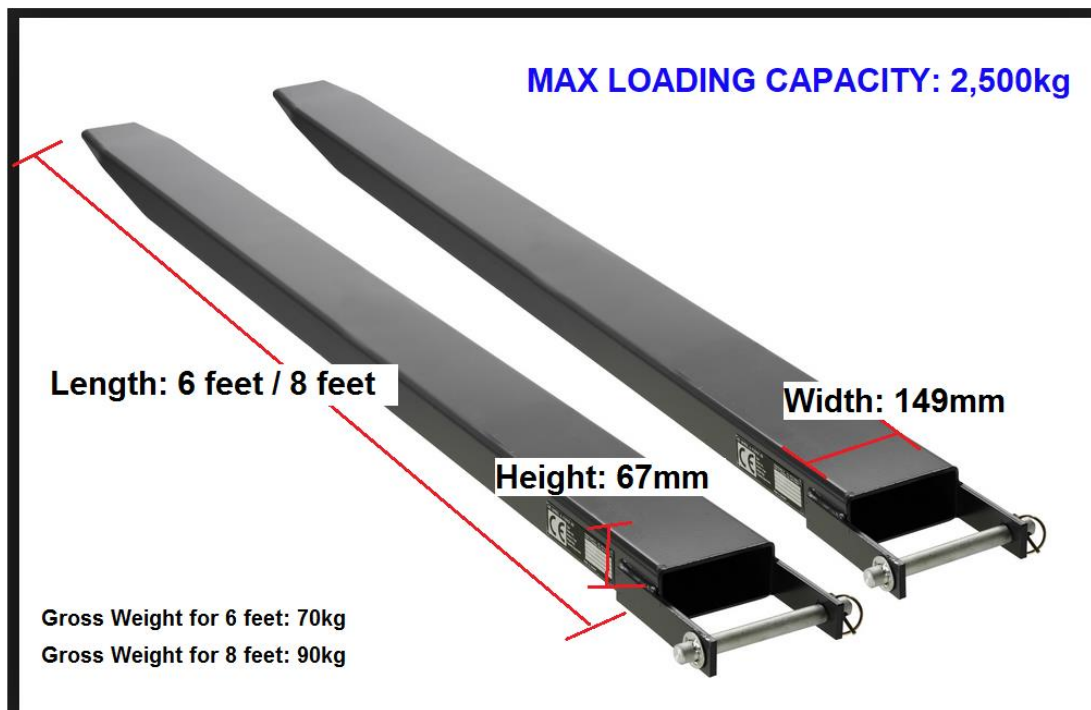

FORKLIFT FORK EXTENSION

Carry longer loads with lengthened forks

Remarks:

1. The existing Fork must support at least 60% of the extension Length. (ie: For 6 feet fork extension, the existing fork must be 4 feet minimum. For 8 feet fork extension, the existing fork must be 5 feet minimum.)

2. Fork extension fits existing fork under
Thickness: 45mm
Width: 125mm

PRICE:

A. 6 Feet - \$1,100.00* (before GST)

B. 8 feet - \$1,200.00* (before GST)

*delivery in Singapore included

INSTRUCTIONS:

How to install Fork Extension / Sleeves Video - [HERE](#)