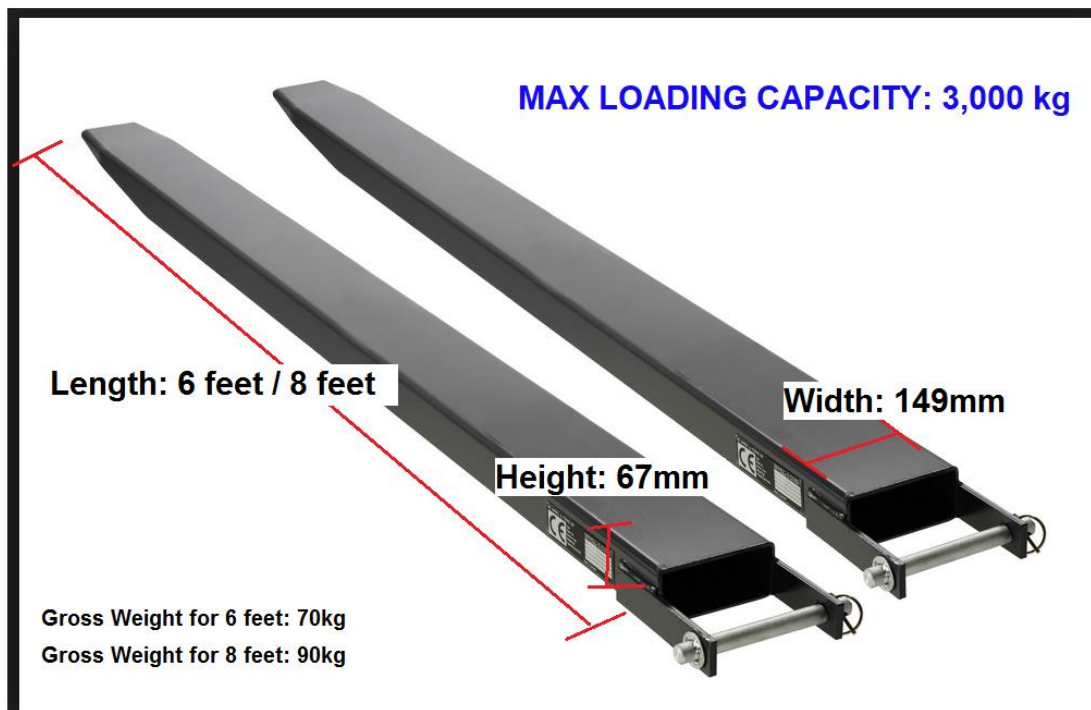

FORKLIFT FORK EXTENSION

Carry longer loads with lengthened forks

Remarks:

1. The existing Fork must support at least 60% of the extension Length. (ie: For 6 feet fork extension, the existing fork must be 4 feet minimum. For 8 feet fork extension, the existing fork must be 5 feet minimum.)

2. Fork extension fits existing fork under

Thickness: 45mm
Width: 125mm

PRICE:

A. 6 Feet - \$1,150.00* (before GST)

B. 8 feet - \$1,250.00* (before GST)

*delivery in Singapore included

INSTRUCTIONS:

How to install Fork Extension / Sleeves Video - [HERE](#)