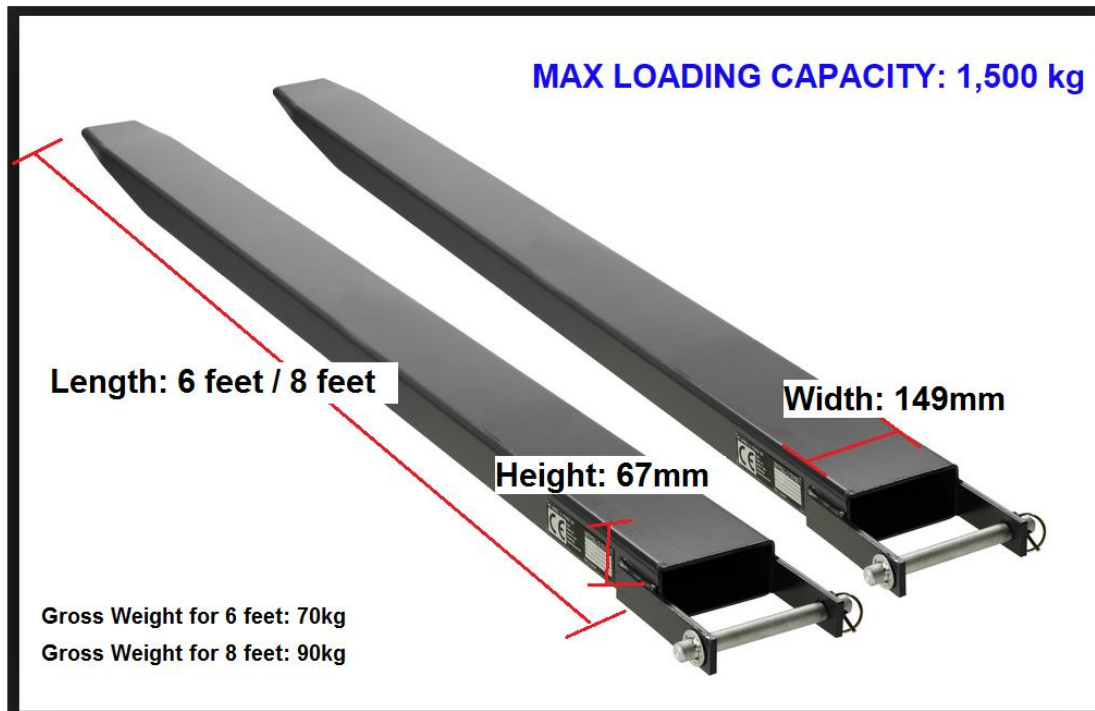

FORKLIFT FORK EXTENSION

Carry longer loads with lengthened forks

Remarks:

1. The existing Fork must support at least 60% of the extension Length. (ie: For 6 feet fork extension, the existing fork must be 4 feet minimum. For 8 feet fork extension, the existing fork must be 5 feet minimum.)

2. Fork extension fits existing fork under
Thickness: 45mm
Width: 125mm

PRICE:

A. 6 Feet - \$900.00* (before GST)

B. 8 feet - \$950.00* (before GST)

*delivery in Singapore included

INSTRUCTIONS:

How to install Fork Extension / Sleeves Video - [HERE](#)