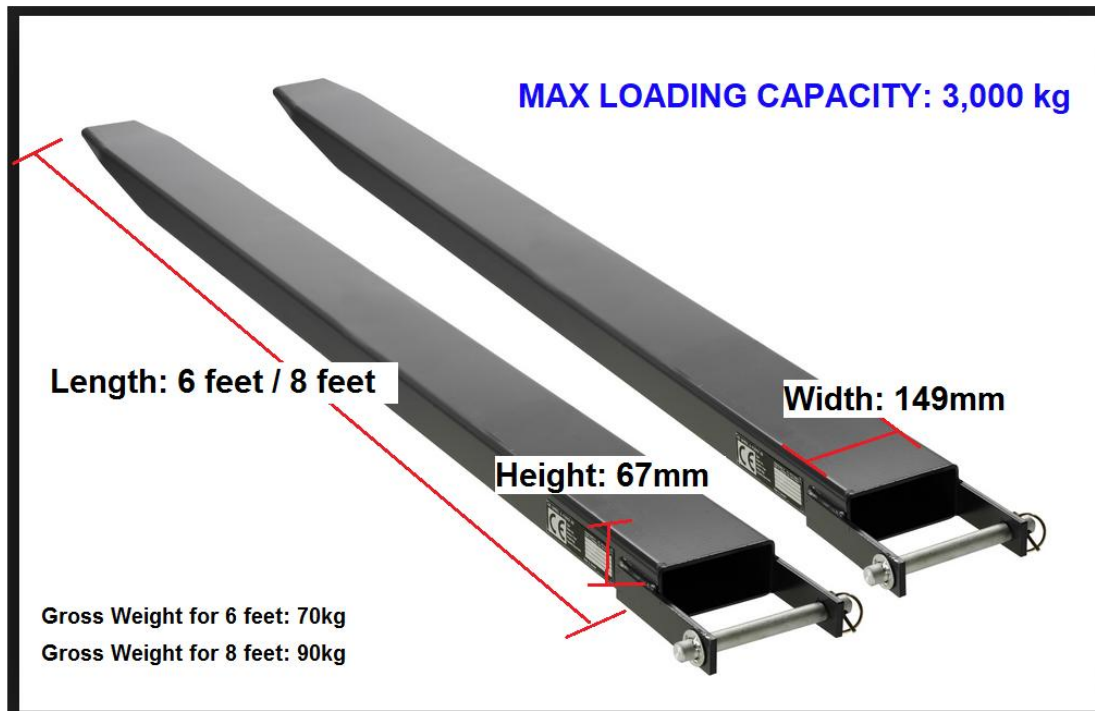

FORKLIFT FORK EXTENSION

Carry longer loads with lengthened forks

Remarks:

1. The existing Fork must support at least 60% of the extension Length. (ie: For 6 feet fork extension, the existing fork must be 4 feet minimum. For 8 feet fork extension, the existing fork must be 5 feet minimum.)

2. Fork extension fits existing fork under
Thickness: 45mm
Width: 125mm

PRICE:

A. 6 Feet - \$950.00* (before GST)

B. 8 feet - \$1,000.00* (before GST)

*delivery in Singapore included

INSTRUCTIONS:

How to install Fork Extension / Sleeves Video - [HERE](#)