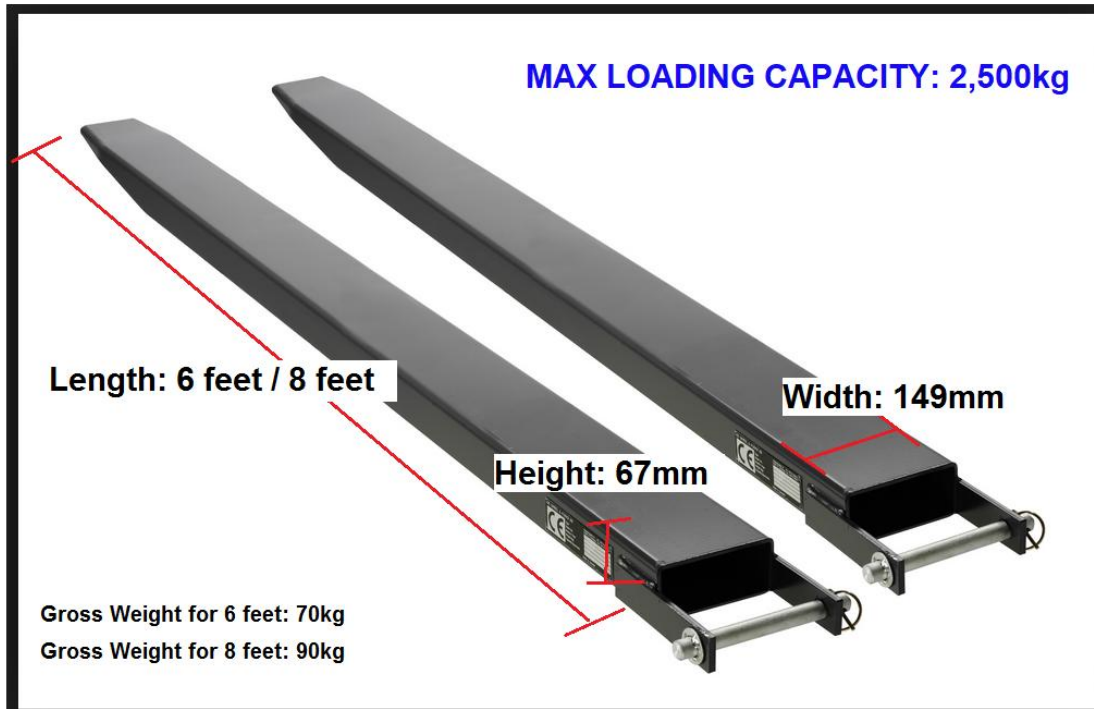

FORKLIFT FORK EXTENSION

Carry longer loads with lengthened forks

Remarks:

1. The existing Fork must support at least 60% of the extension Length. (ie: For 6 feet fork extension, the existing fork must be 4 feet minimum. For 8 feet fork extension, the existing fork must be 5 feet minimum.)

2. Fork extension fits existing fork under
Thickness: 45mm
Width: 125mm

PRICE:

A. 6 Feet - \$930.00* (before GST)

B. 8 feet - \$980.00* (before GST)

*delivery in Singapore included

INSTRUCTIONS:

How to install Fork Extension / Sleeves Video - [HERE](#)